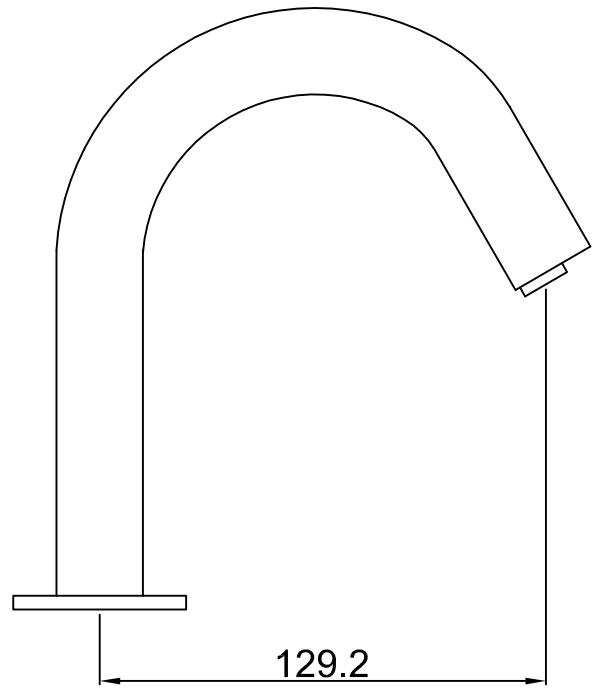

MARVEL

NEW! AUTOMATIC FAUCET
MF-1503/S