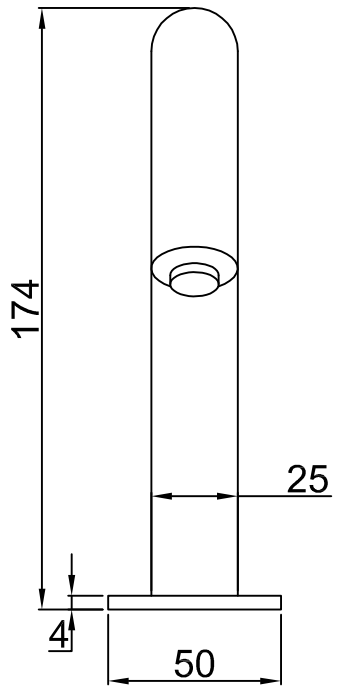

MARVEL

NEW! AUTOMATIC FAUCET
MF-1503/S