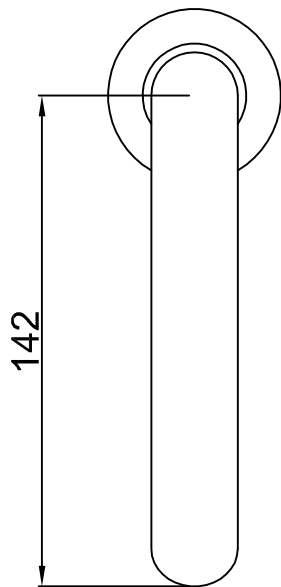

MARVEL

NEW! AUTOMATIC FAUCET
MF-1503/S